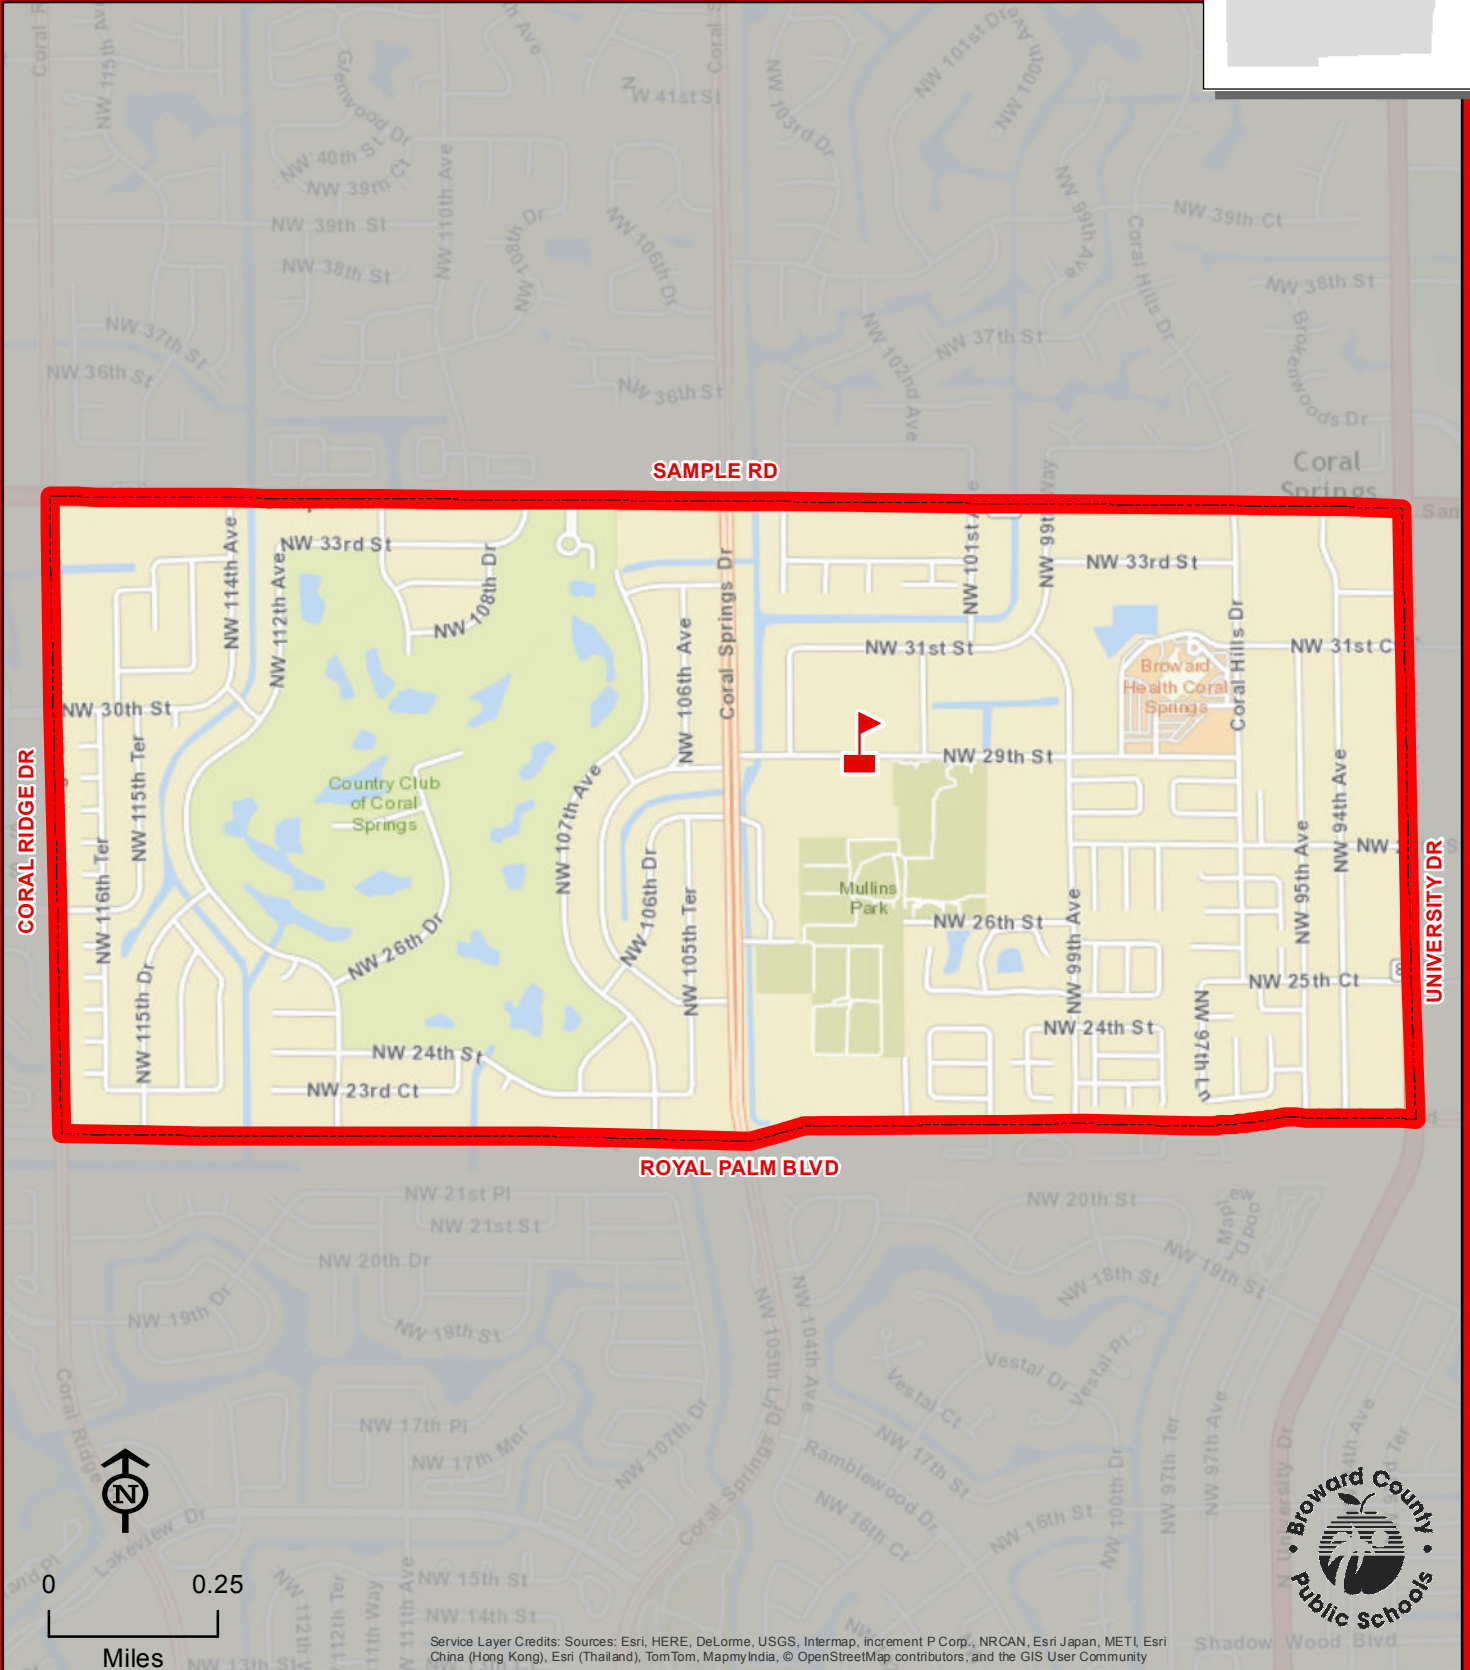

PARKSIDE ELEMENTARY SCHOOL

10257 NW 29 STREET
CORAL SPRINGS, FLORIDA 33065
754-322-7850

Innovative Program

Service Layer Credits: Sources: Esri, HERE, DeLorme, USGS, Intermap, increment P Corp., NRCAN, Esri Japan, METI, Esri China (Hong Kong), Esri (Thailand), TomTom, MapmyIndia, © OpenStreetMap contributors, and the GIS User Community

THIS MAP IS FOR CONCEPTUAL PURPOSES ONLY AND SHOULD NOT BE USED FOR LEGAL BOUNDARY DETERMINATIONS

PARKSIDE